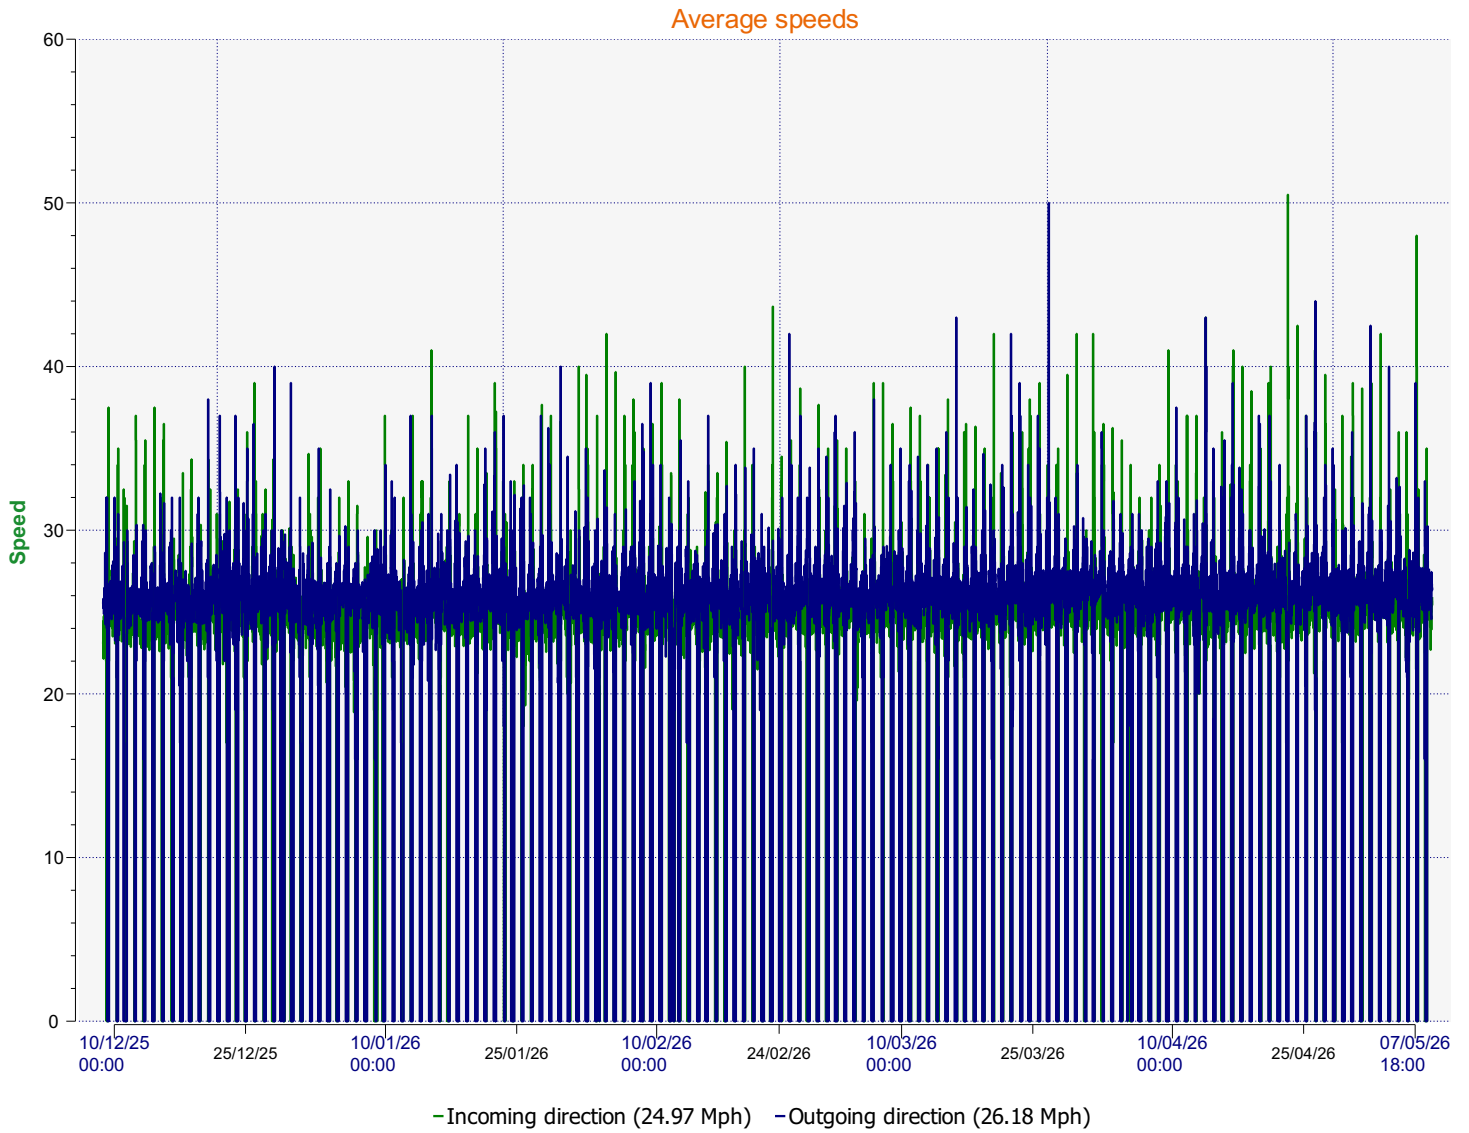

Start date: Friday, December 12, 2025 3:00 PM
End date: Tuesday, May 5, 2026 6:30 PM

Location: Highfields

Comments: