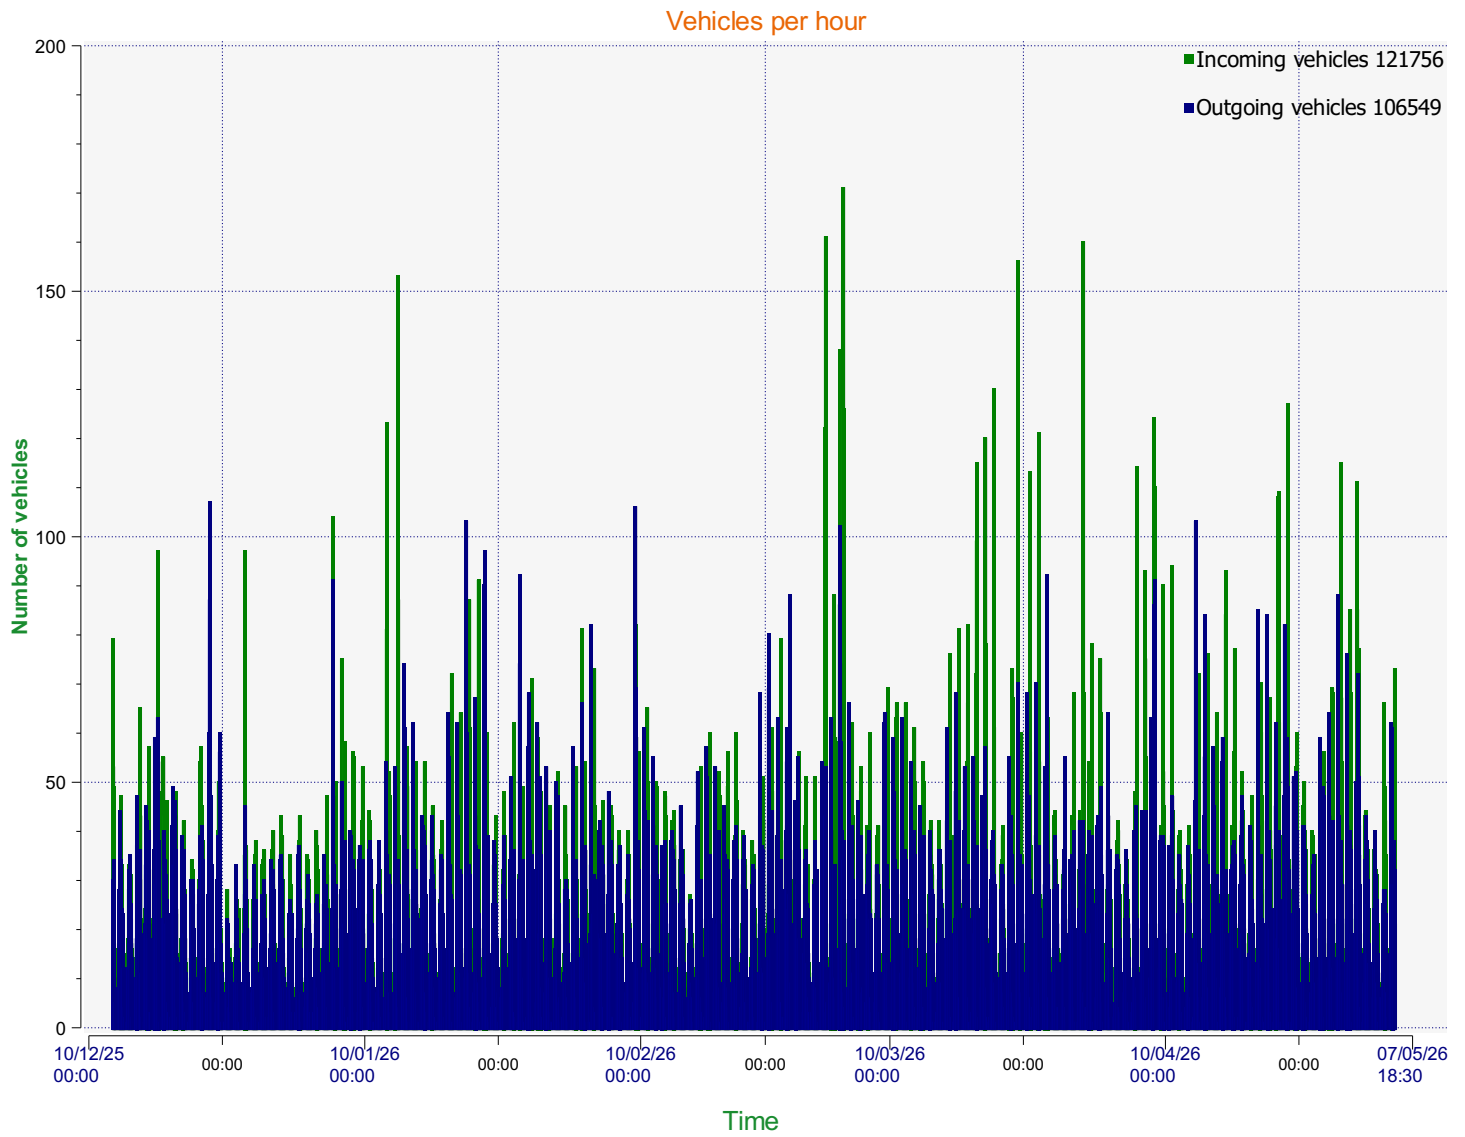

Location: Highfields

Comments:

Start date: Friday, December 12, 2025 3:00 PM
End date: Tuesday, May 5, 2026 6:30 PM

Location: Highfields

Comments:

Start date: Friday, December 12, 2025 3:00 PM
End date: Tuesday, May 5, 2026 6:30 PM

Location: Highfields

Comments:

Speed percentiles (incoming)

V30: 23.00Mph **V50:** 24.00Mph **V85:** 27.00Mph

Start date: Friday, December 12, 2025 3:00 PM
End date: Tuesday, May 5, 2026 6:30 PM

Location: Highfields

Comments:

Speed percentile(outgoing)

V30: 24.00Mph **V50:** 25.00Mph **V85:** 29.00Mph

Start date: Friday, December 12, 2025 3:00 PM
End date: Tuesday, May 5, 2026 6:30 PM

Location: Highfields

Comments: