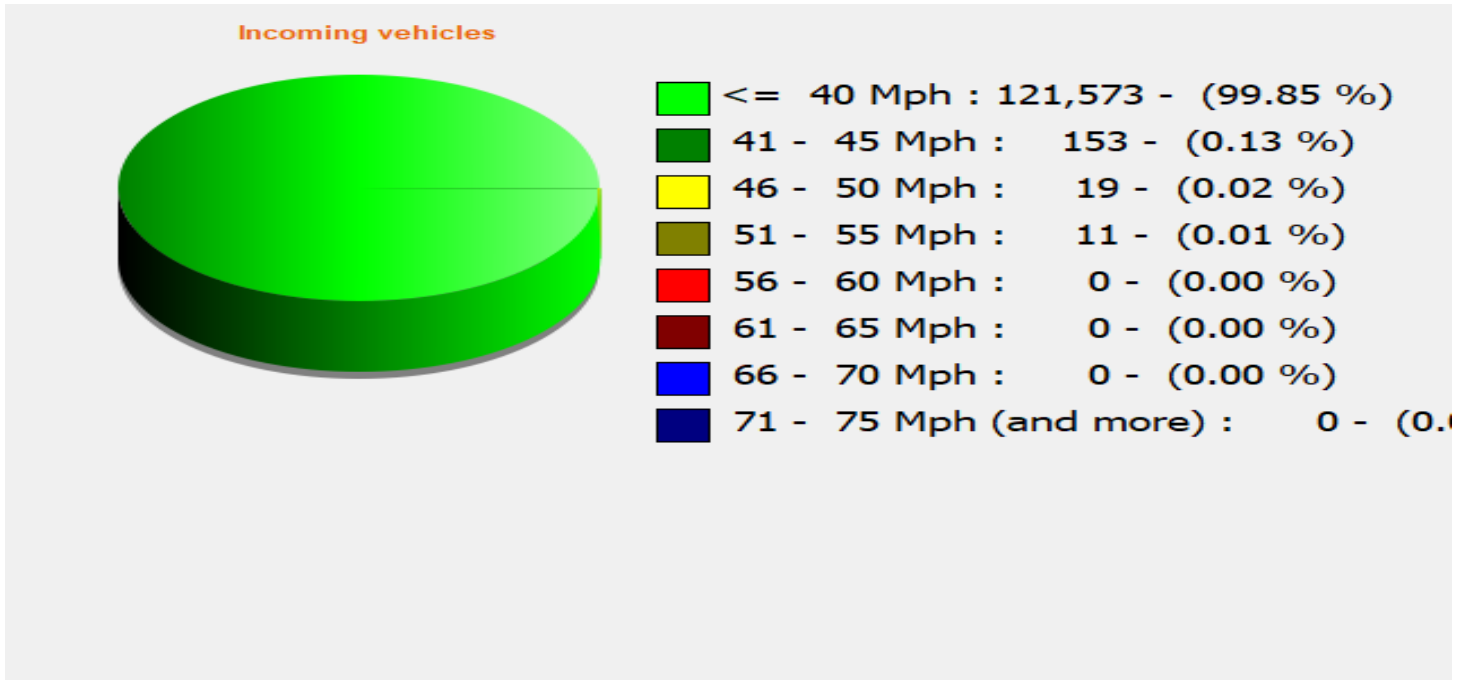

Location: Highfields

Comments:

Start date: Friday, December 12, 2025 3:00 PM
End date: Tuesday, May 5, 2026 6:30 PM

Location: Highfields

Comments:

Start date: Friday, December 12, 2025 3:00 PM
End date: Tuesday, May 5, 2026 6:30 PM