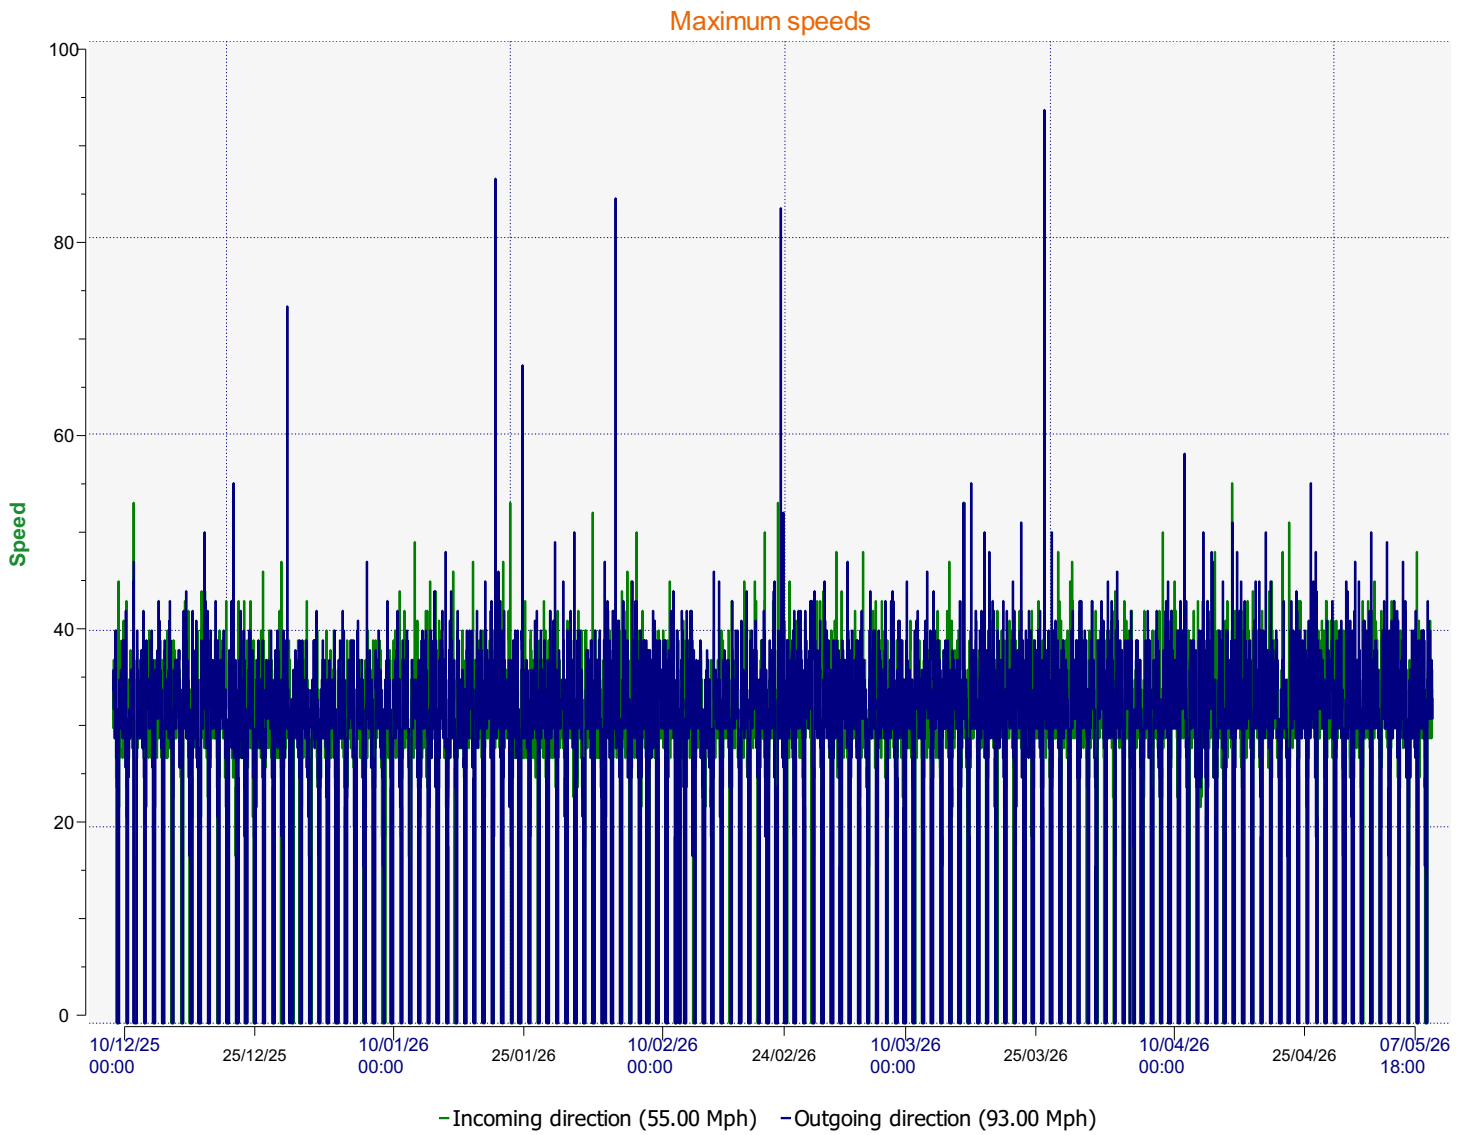

Location: Highfields

Comments:

Start date: Friday, December 12, 2025 3:00 PM
End date: Tuesday, May 5, 2026 6:30 PM

Location: Highfields

Comments:

Start date: Friday, December 12, 2025 3:00 PM
End date: Tuesday, May 5, 2026 6:30 PM

Location: Highfields

Comments:

Speed percentiles (incoming)

V30: 23.00Mph **V50:** 24.00Mph **V85:** 27.00Mph

Start date: Friday, December 12, 2025 3:00 PM
End date: Tuesday, May 5, 2026 6:30 PM

Location: Highfields

Comments:

Speed percentile(outgoing)

V30: 24.00Mph **V50:** 25.00Mph **V85:** 29.00Mph

Start date: Friday, December 12, 2025 3:00 PM
End date: Tuesday, May 5, 2026 6:30 PM

Location: Highfields

Comments: