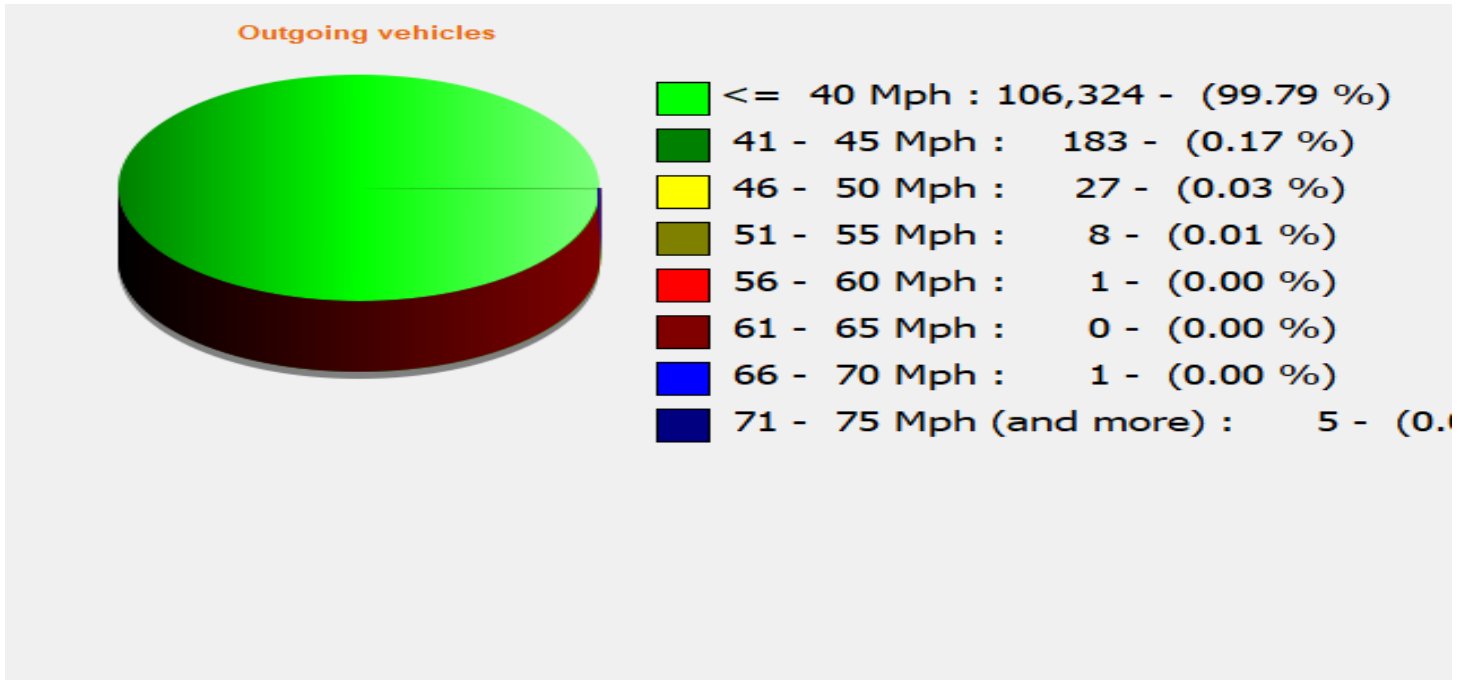

Location: Highfields

Comments:

Start date: Friday, December 12, 2025 3:00 PM
End date: Tuesday, May 5, 2026 6:30 PM

Location: Highfields

Comments:

Start date: Friday, December 12, 2025 3:00 PM
End date: Tuesday, May 5, 2026 6:30 PM